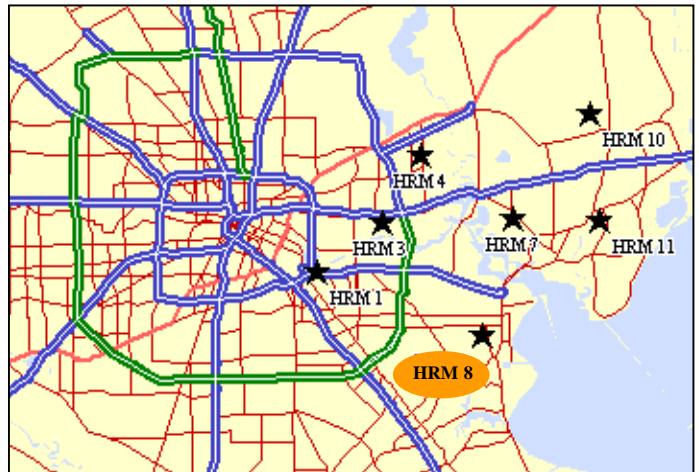

## HRM Site 8-11426 Fairmont Parkway, La Porte

Heading East on 225, then south on 146, exit Fairmont Parkway and turn right. Pass Air Liquide and turn left at the first crossover. Go through the gate (honk if closed) and turn left. Take the next right. Site is straight ahead.

[Site Photo](#)

**Overall Site View of HRM 08 Monitor Location**