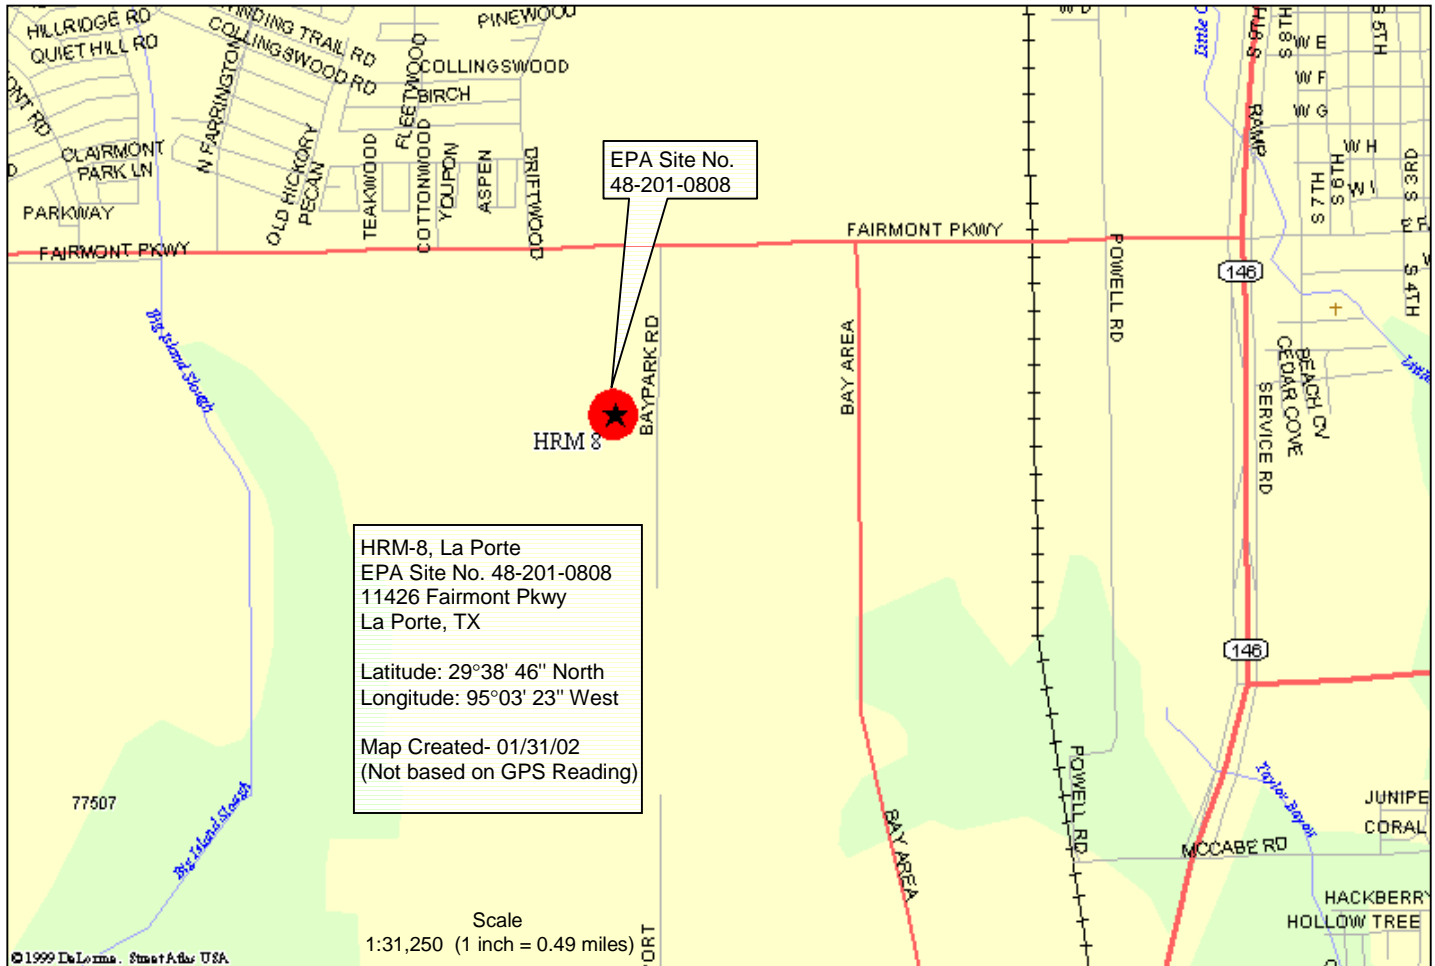

## HRM Site 8-11426 Fairmont Parkway, La Porte

Heading East on 225, then south on 146, exit Fairmont Parkway and turn right. Pass Air Liquide and turn left at the first crossover. Go through the gate (honk if closed) and turn left. Take the next right. Site is straight ahead.

[Site Photo](#)

**Overall Site View of HRM 08 Monitor Location**