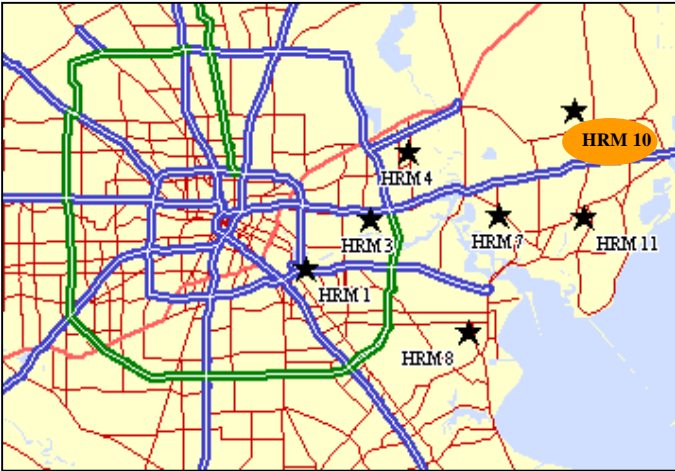

HRM - 10

HRM-10, Mont Belvieu
EPA Site No. 48-071-0900
13618 Hatcherville Rd
Mont Belvieu, TX

Latitude: 29° 52' 44" North
Longitude: 95° 55' 17" West

Map Created- 01/31/02
(Not based on GPS Reading)

Scale
1:31,250 (1 inch = 0.49 miles)

HRM Site 10- 13818, Hatcherville Road, Mont Belvieu

Take I-10 onto 146. Go North on 146, and take left onto FM 1942. Turn right onto Hatcherville Road. HRM Site 10 is on the right just before the road curves.

[Site View](#)

Overall Site View of HRM 10 Monitor Location