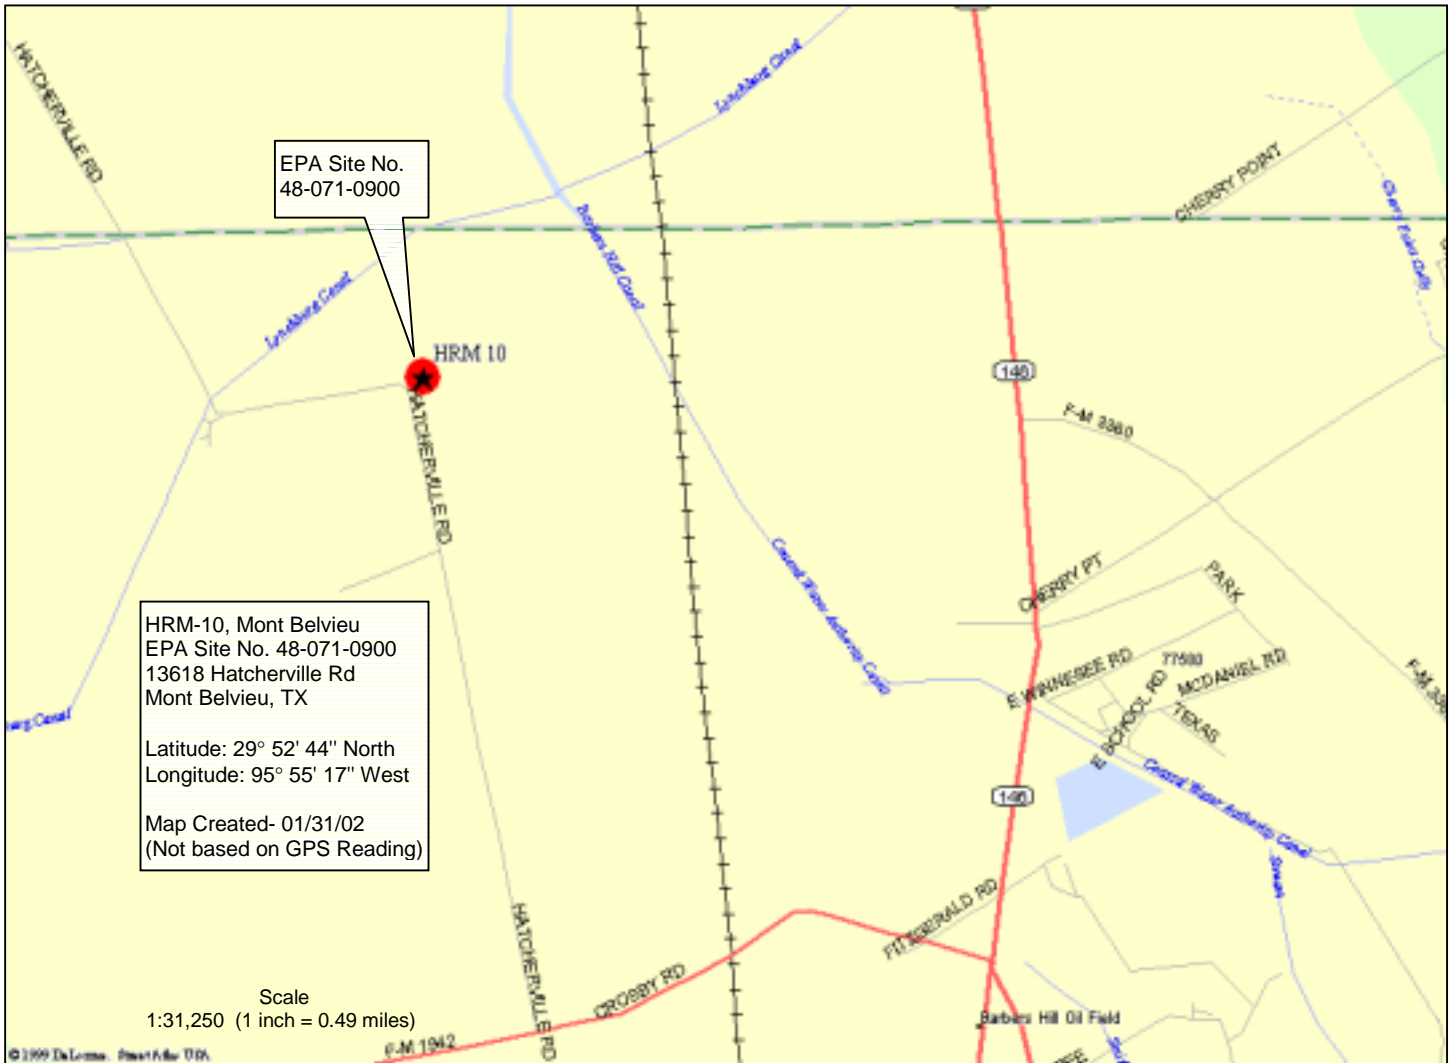

HRM - 10

HRM-10, Mont Belvieu
EPA Site No. 48-071-0900
13618 Hatcherville Rd
Mont Belvieu, TX

Latitude: 29° 52' 44" North
Longitude: 95° 55' 17" West

Map Created- 01/31/02
(Not based on GPS Reading)

Scale
1:31,250 (1 inch = 0.49 miles)

HRM Site 10- 13818, Hatcherville Road, Mont Belvieu

Take I-10 onto 146. Go North on 146, and take left onto FM 1942. Turn right onto Hatcherville Road. HRM Site 10 is on the right just before the road curves.

[Site View](#)

Overall Site View of HRM 10 Monitor Location