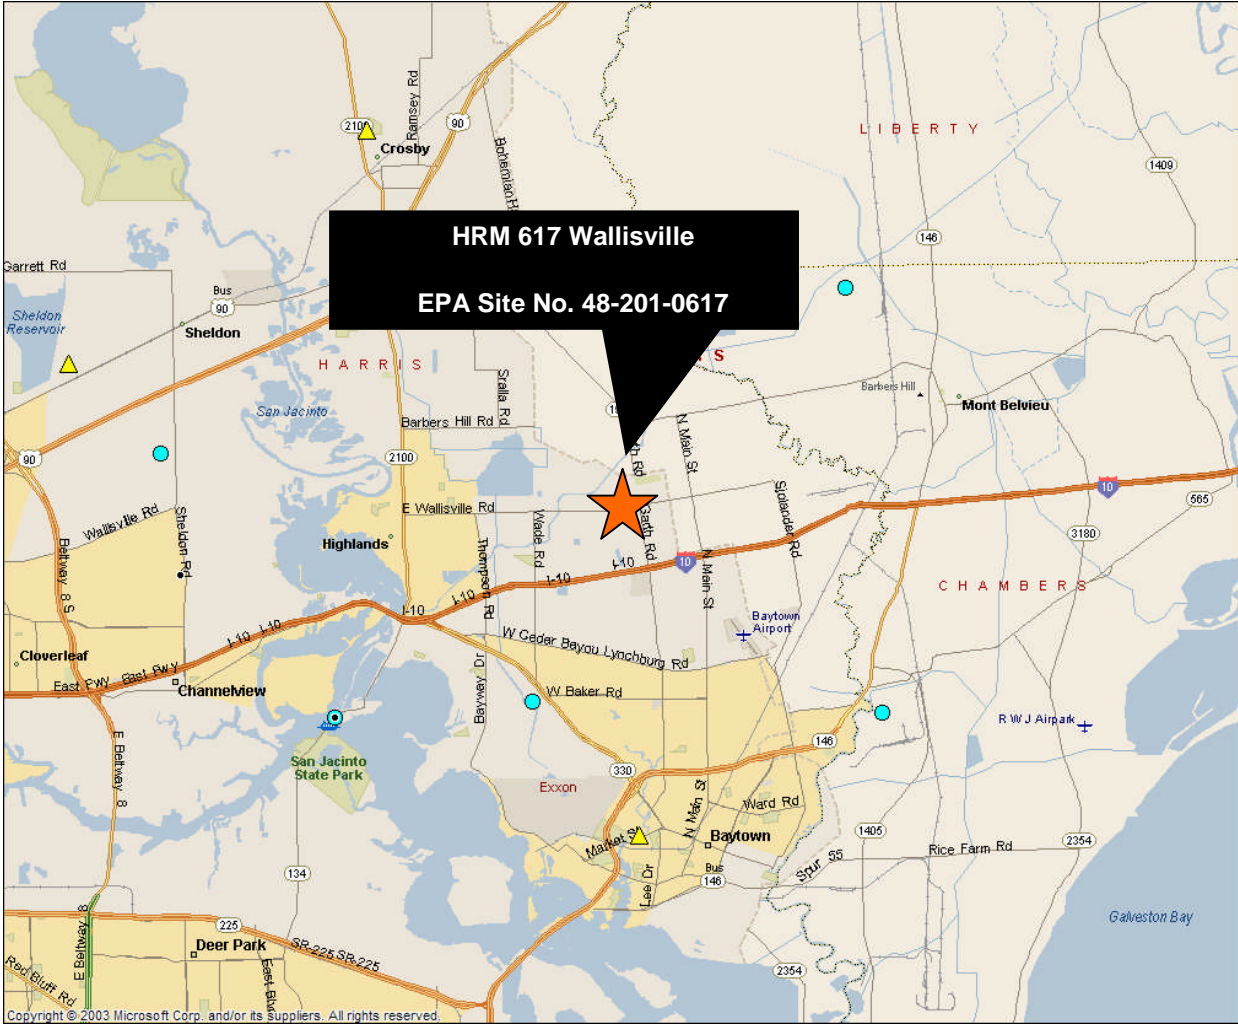

HRM 617 Wallisville

HRM Site 617- 4727 Wallisville Rd.
(Lat. 29.82139, Long. -94.9900)

HRM 617

Overall Site View of HRM Site 617