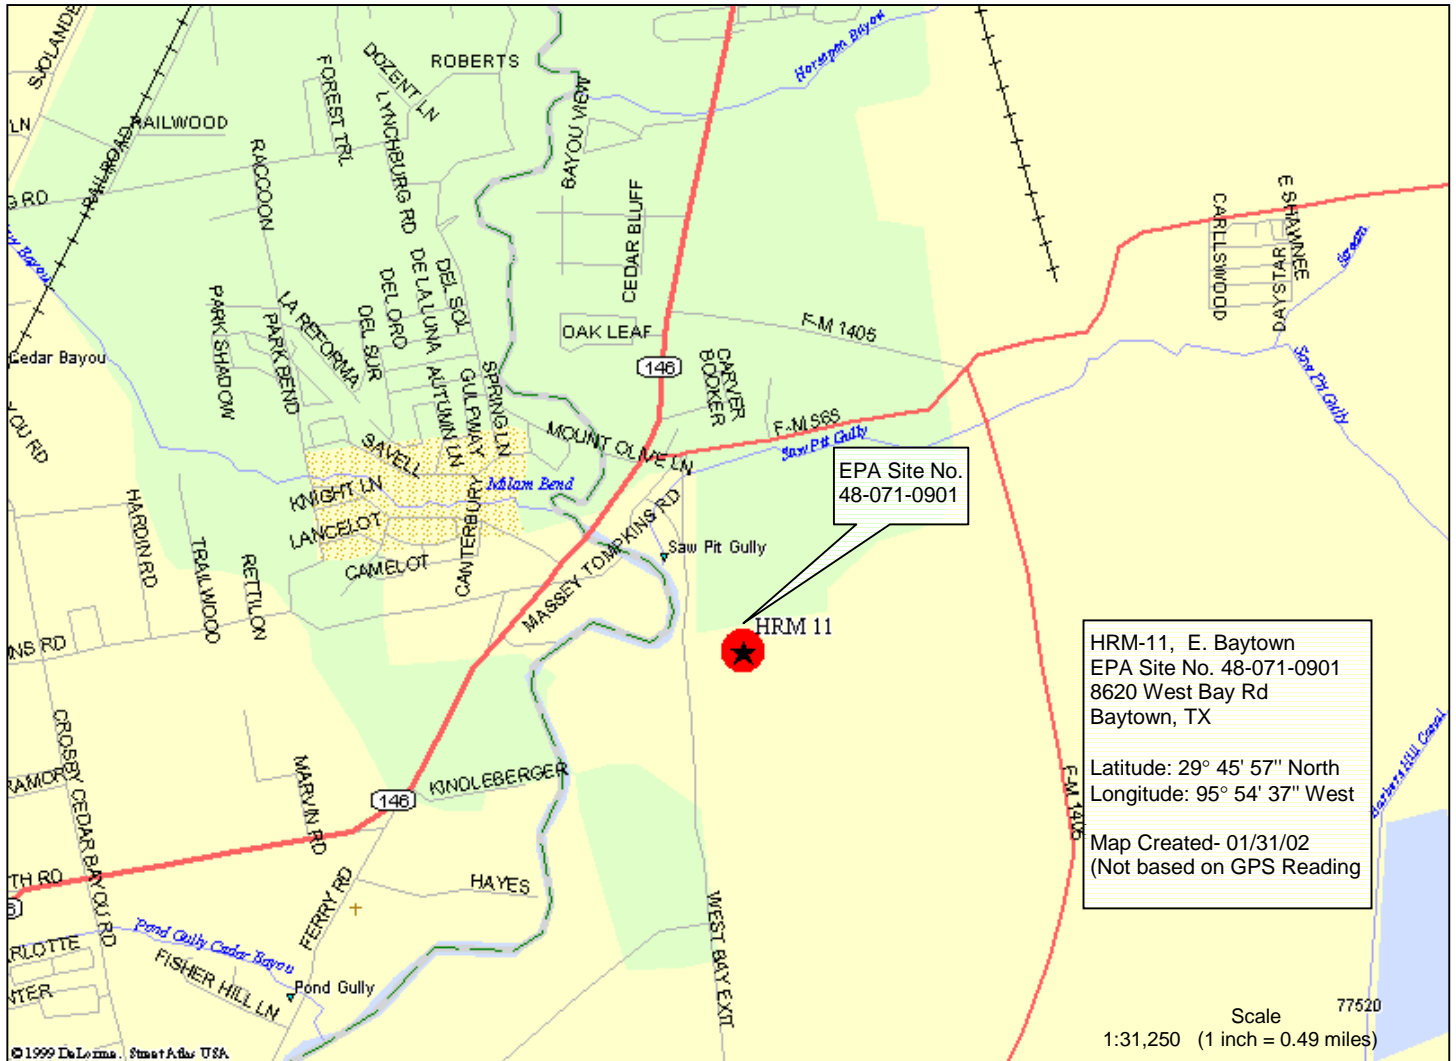

HRM - 11

HRM Site 11- 8620 West Bay Road, Baytown

Take I-10 to 146. Turn South on 146. Left onto 565, and then right onto West Bay Road. HRM site 11 is on the left. (across the drive is a metal gate)

[Site Photo](#)

Overall Site View of HRM 11 Monitor Location