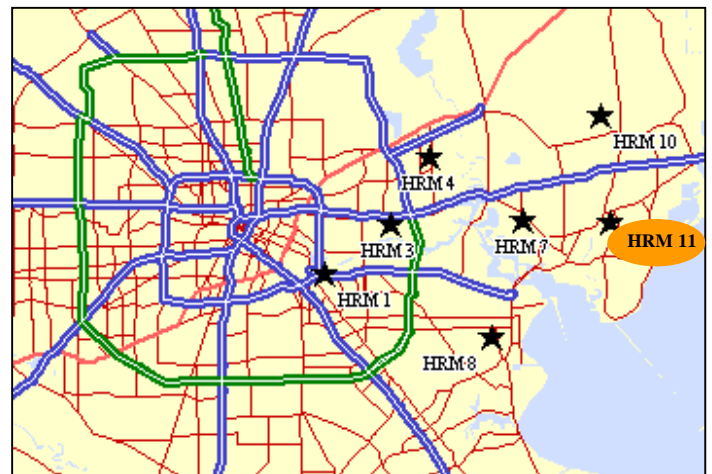

HRM - 11

HRM Site 11- 8620 West Bay Road, Baytown

Take I-10 to 146. Turn South on 146. Left onto 565, and then right onto West Bay Road. HRM site 11 is on the left. (across the drive is a metal gate)

[Site Photo](#)

Overall Site View of HRM 11 Monitor Location