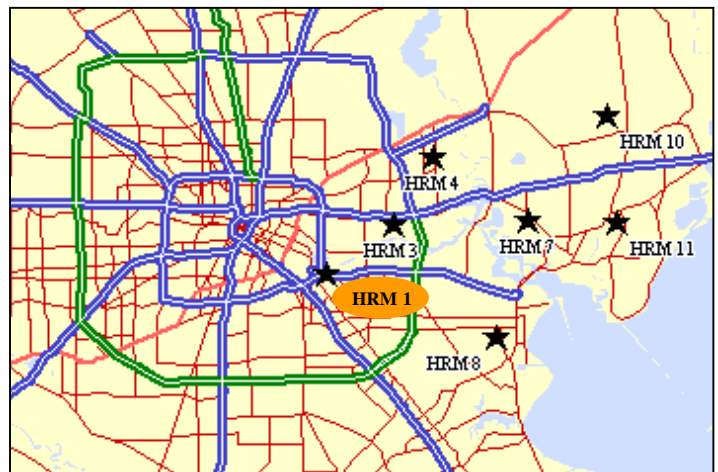

## HRM Site 1- 1501 Central Road, Houston

Heading South on East Loop 610, cross ship channel and exit Manchester. Take first right on exit ramp. Turn South onto Central. The monitoring site is to the east on the first drive past the railroad tracks

[Site Photo](#)

**Overall Site View of HRM 01 Monitor Location**