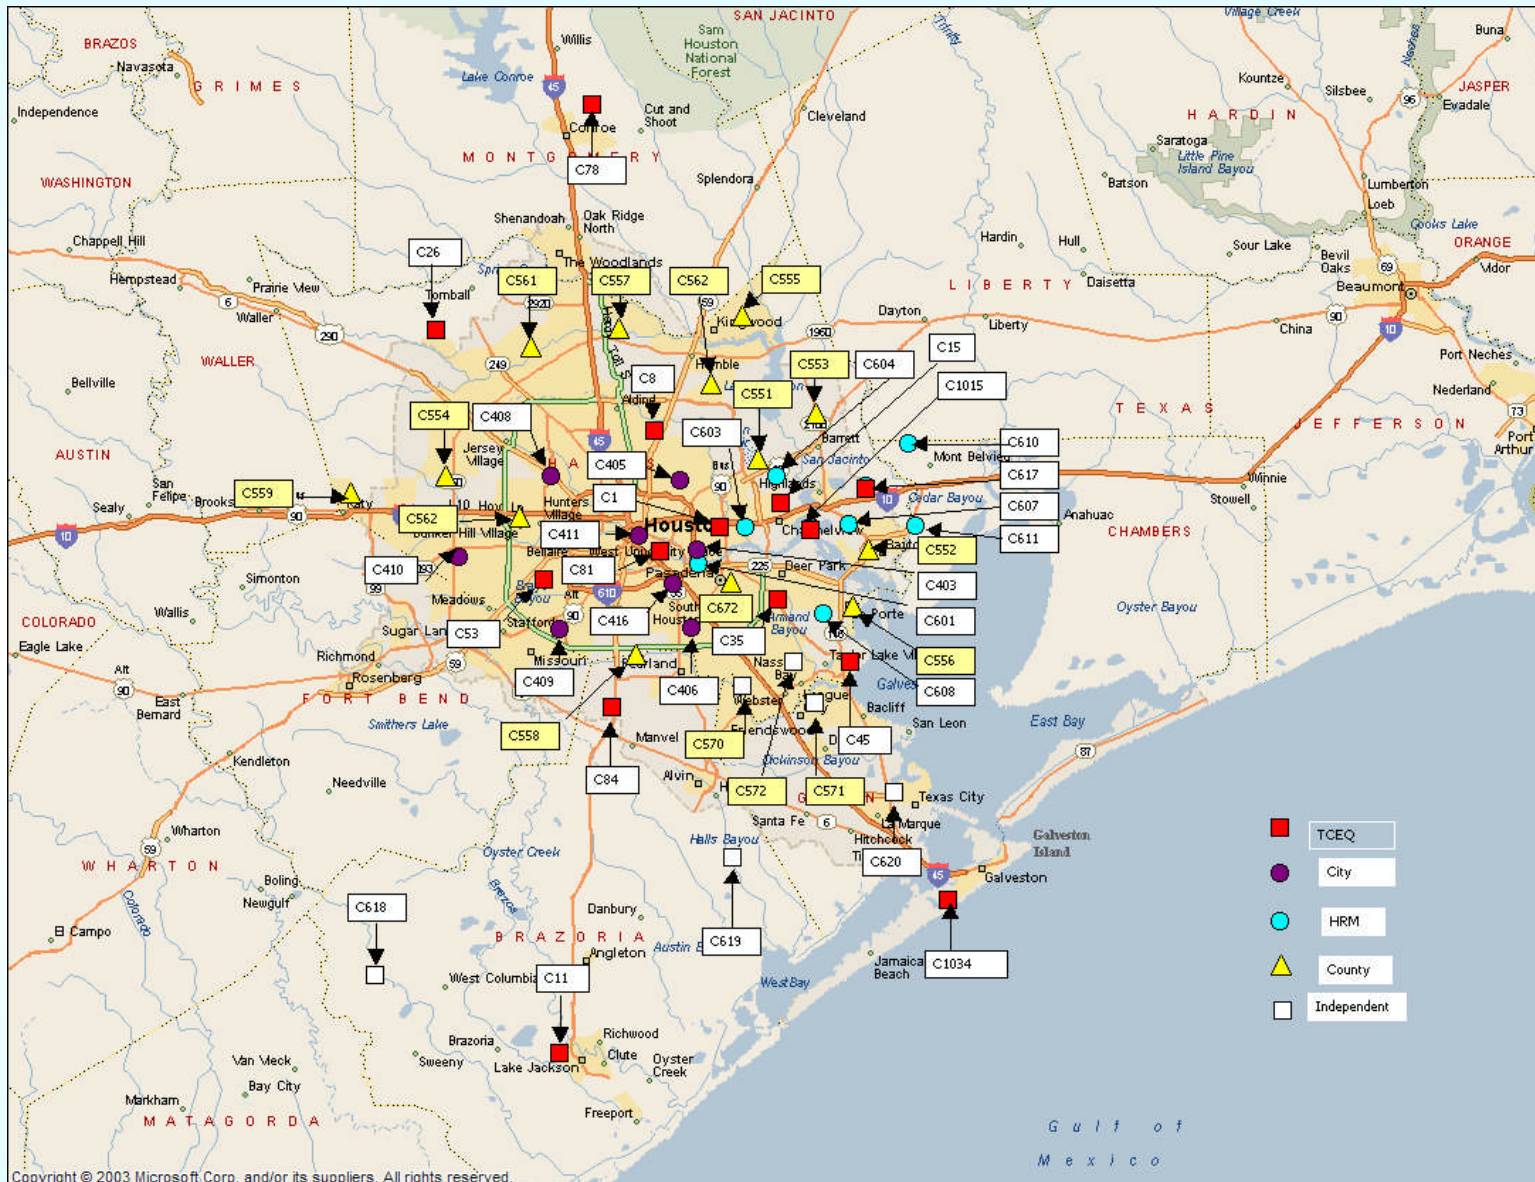

Houston-Area Ozone Monitoring Stations

Note: Monitors with text box highlighted in yellow are non-FRM monitors

Houston Regional Monitoring