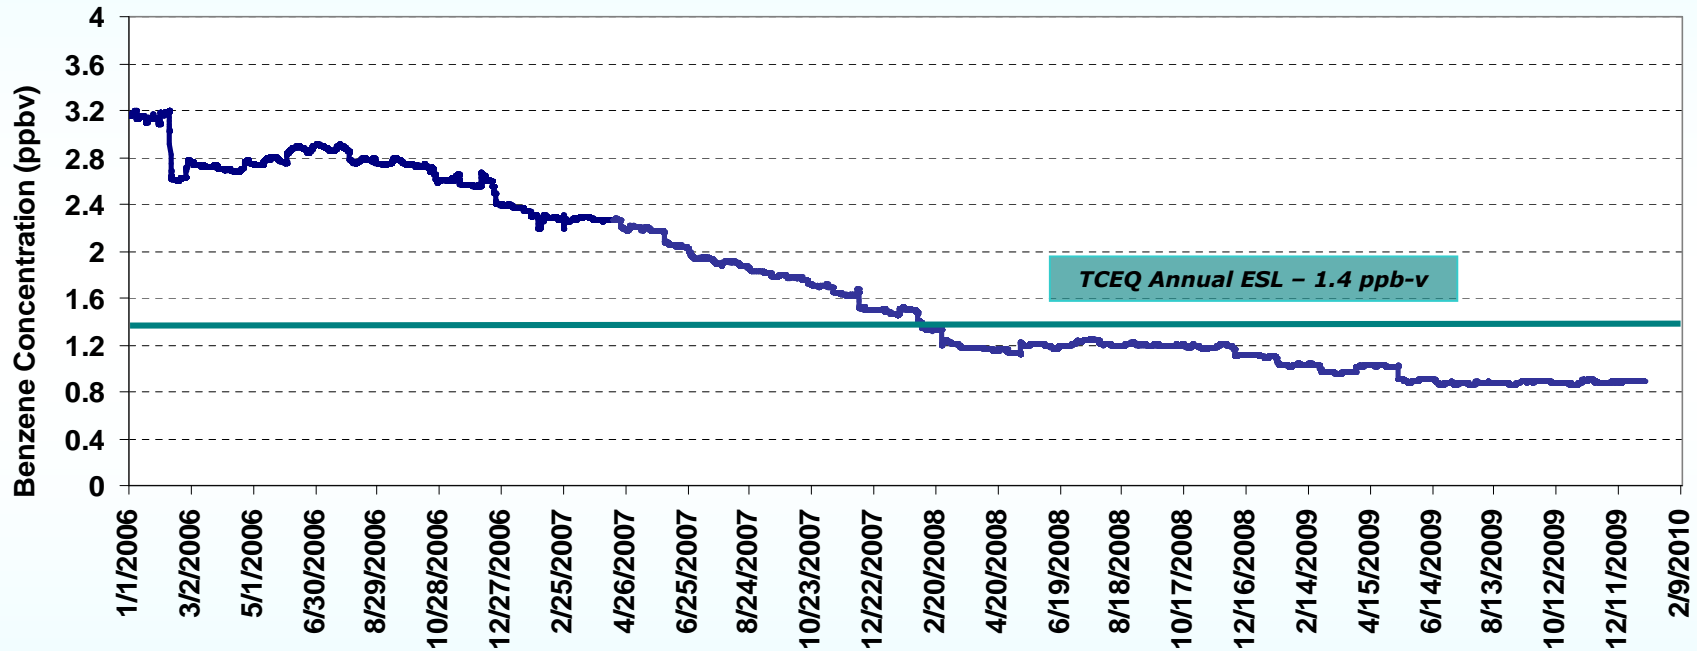

Benzene: 365-Day Rolling Average

Lynchburg Ferry Monitoring Site

Over Two Years Of Monitoring Results Less Than TCEQ ESL

2010 data as of 01/06/2010