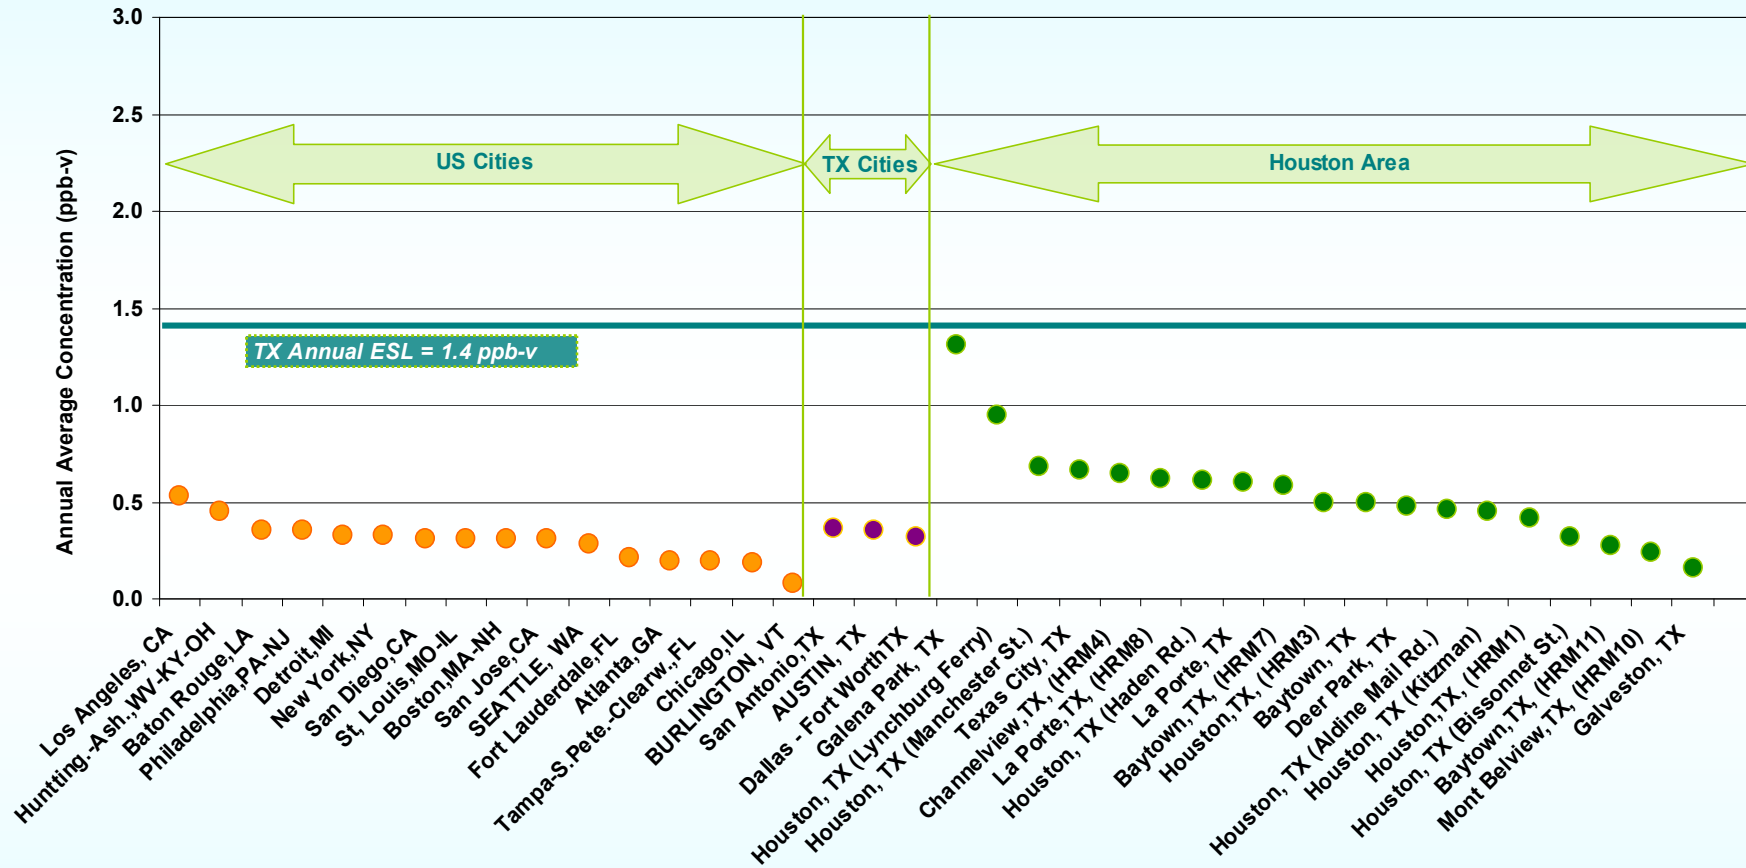

2008 US Cities Benzene Comparison

Houston Area Benzene Comparable To Other US Cities
All Houston Area Benzene Below TCEQ ESL in 2008